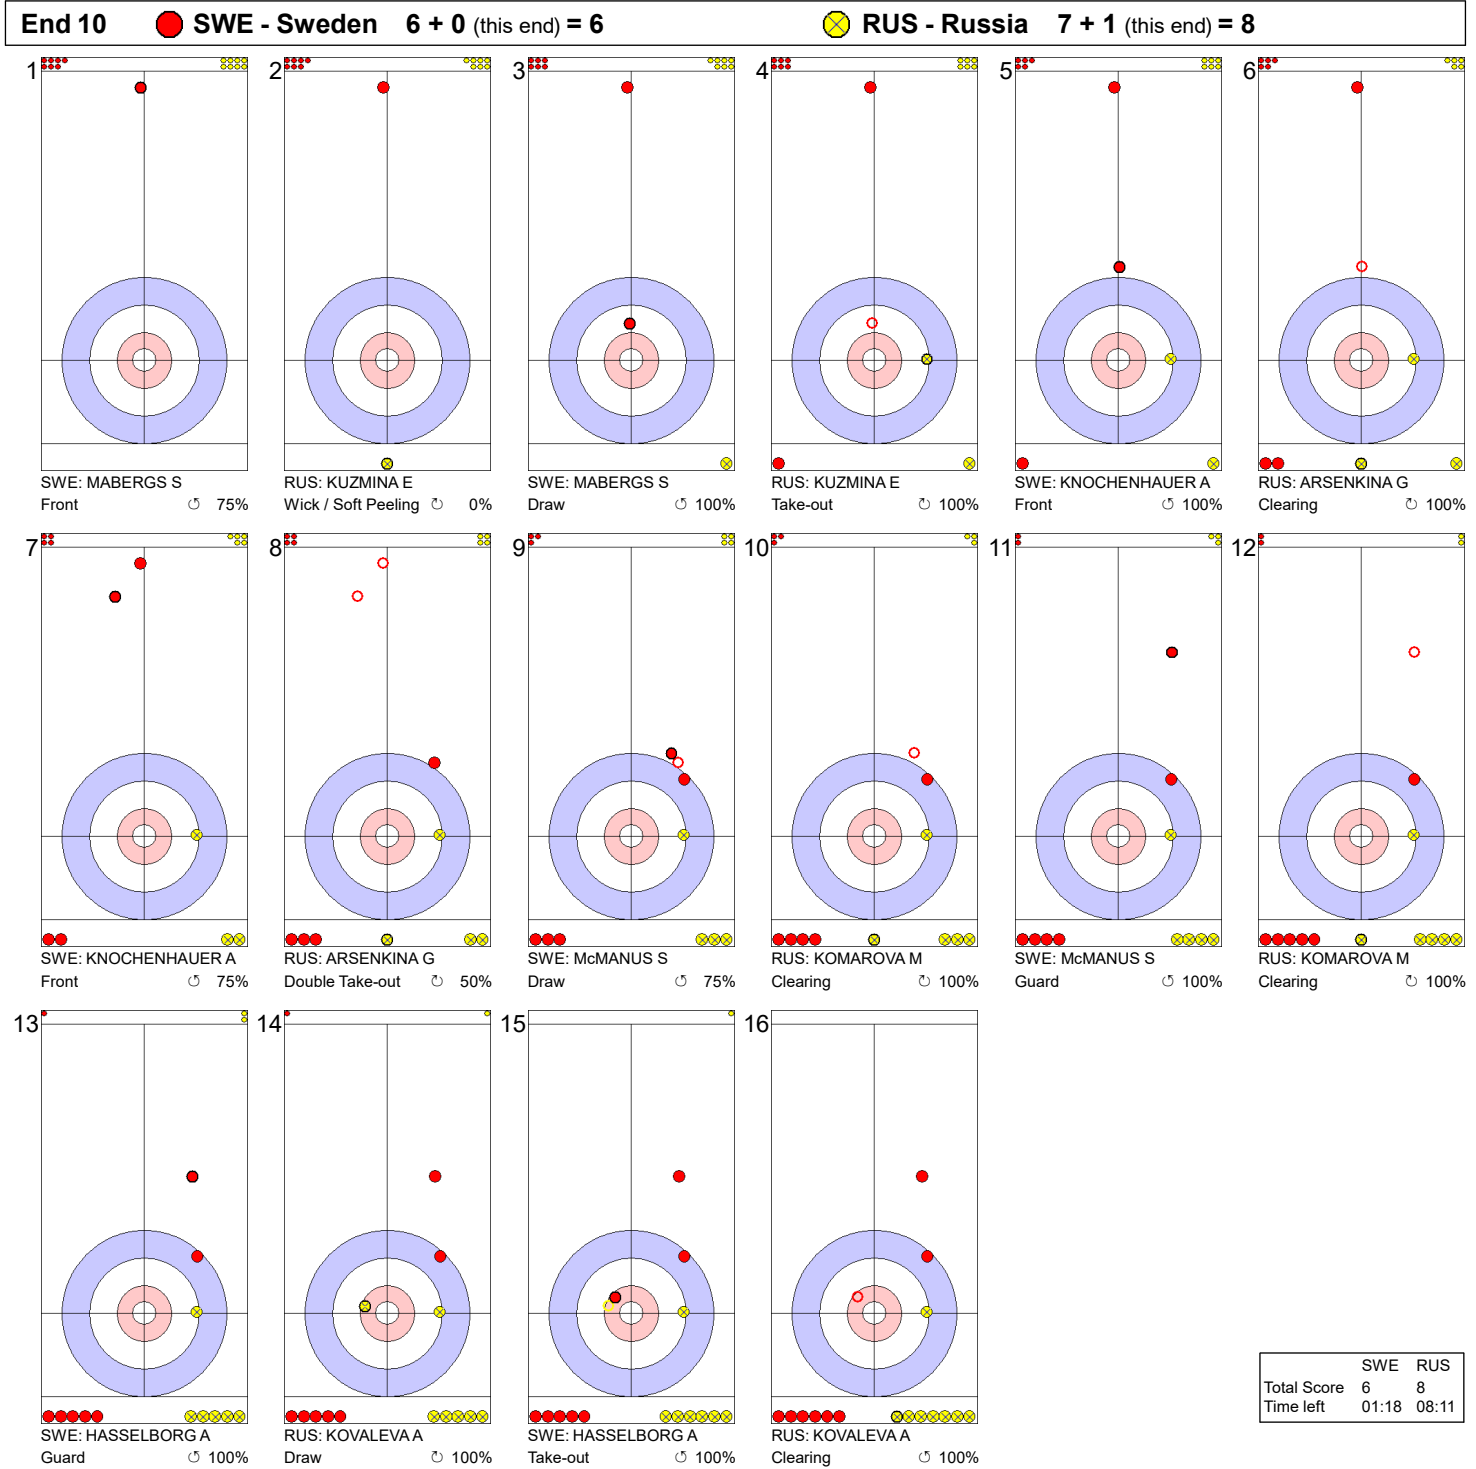

**Game - Shot by Shot**

**Legend:**  
 ↻ Clockwise      ↺ Counter-clockwise      - Not considered

**Game - Shot by Shot**

	SWE	RUS
Total Score	4	2
Time left	23:28	26:16

**Legend:**  
 ↻ Clockwise      ↺ Counter-clockwise      - Not considered

**Game - Shot by Shot**

**Legend:**  
 ↻ Clockwise      ↺ Counter-clockwise      - Not considered

**Game - Shot by Shot**

**Legend:**  
 ↻ Clockwise      ↺ Counter-clockwise      - Not considered

**Game - Shot by Shot**

**Legend:**  
 ↻ Clockwise      ↺ Counter-clockwise      - Not considered

**Game - Shot by Shot**

**Legend:**  
 Clockwise     Counter-clockwise     - Not considered

**Game - Shot by Shot**

**Legend:**  
 ↻ Clockwise      ↺ Counter-clockwise      - Not considered

**Game - Shot by Shot**

	SWE	RUS
Total Score	6	8
Time left	01:18	08:11

**Legend:**  
 ↻ Clockwise      ↺ Counter-clockwise      - Not considered