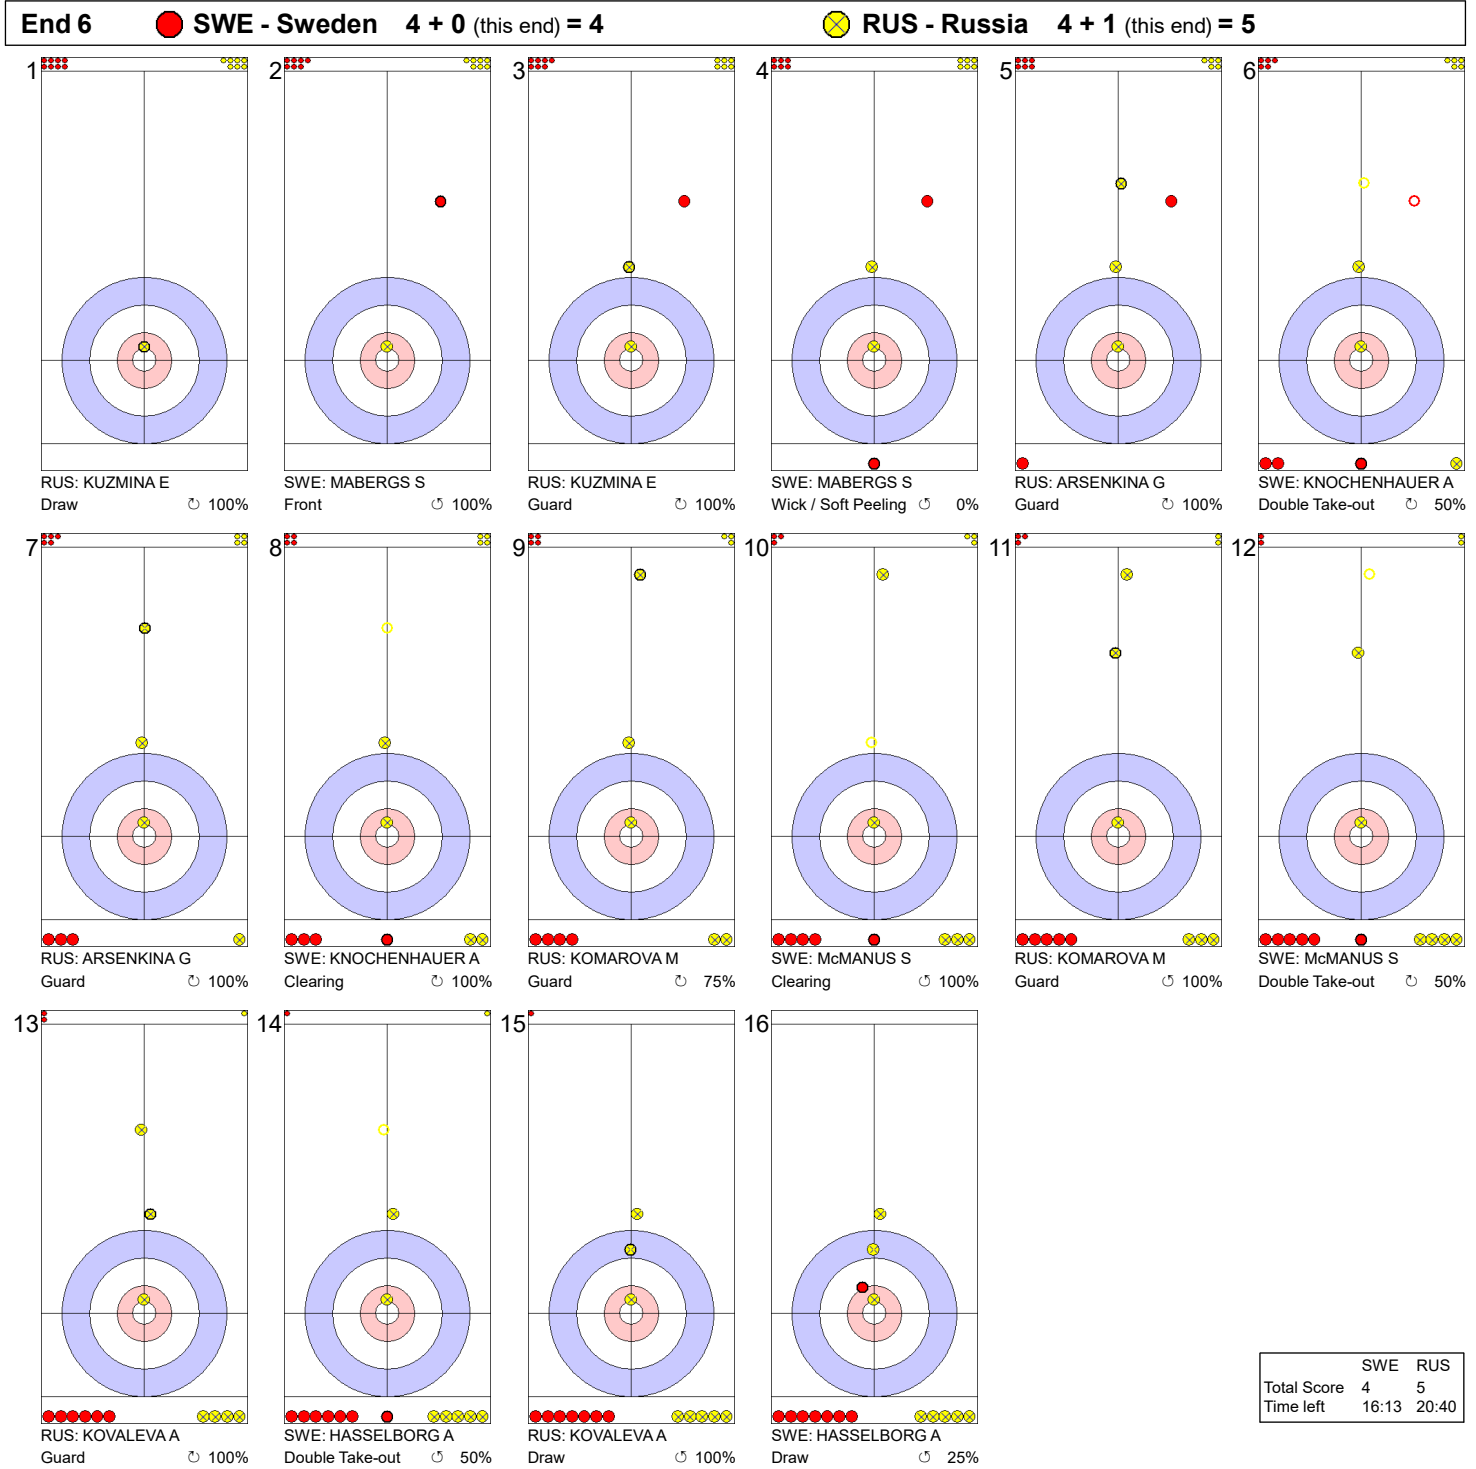

**Game - Shot by Shot**

**Legend:**  
 ↻ Clockwise      ↺ Counter-clockwise      - Not considered

**Game - Shot by Shot**

	SWE	RUS
Total Score	4	2
Time left	23:28	26:16

**Legend:**  
 ↻ Clockwise      ↺ Counter-clockwise      - Not considered

**Game - Shot by Shot**

**Legend:**  
 ↻ Clockwise      ↺ Counter-clockwise      - Not considered

**Game - Shot by Shot**

**Legend:**  
 ↻ Clockwise      ↺ Counter-clockwise      - Not considered

**Game - Shot by Shot**

**Legend:**  
 ↻ Clockwise      ↺ Counter-clockwise      - Not considered

**Game - Shot by Shot**

**Legend:**  
 Clockwise     Counter-clockwise     - Not considered

**Game - Shot by Shot**

**Legend:**  
 ↻ Clockwise      ↺ Counter-clockwise      - Not considered

**Game - Shot by Shot**

	SWE	RUS
Total Score	6	8
Time left	01:18	08:11

**Legend:**  
 ↻ Clockwise      ↺ Counter-clockwise      - Not considered