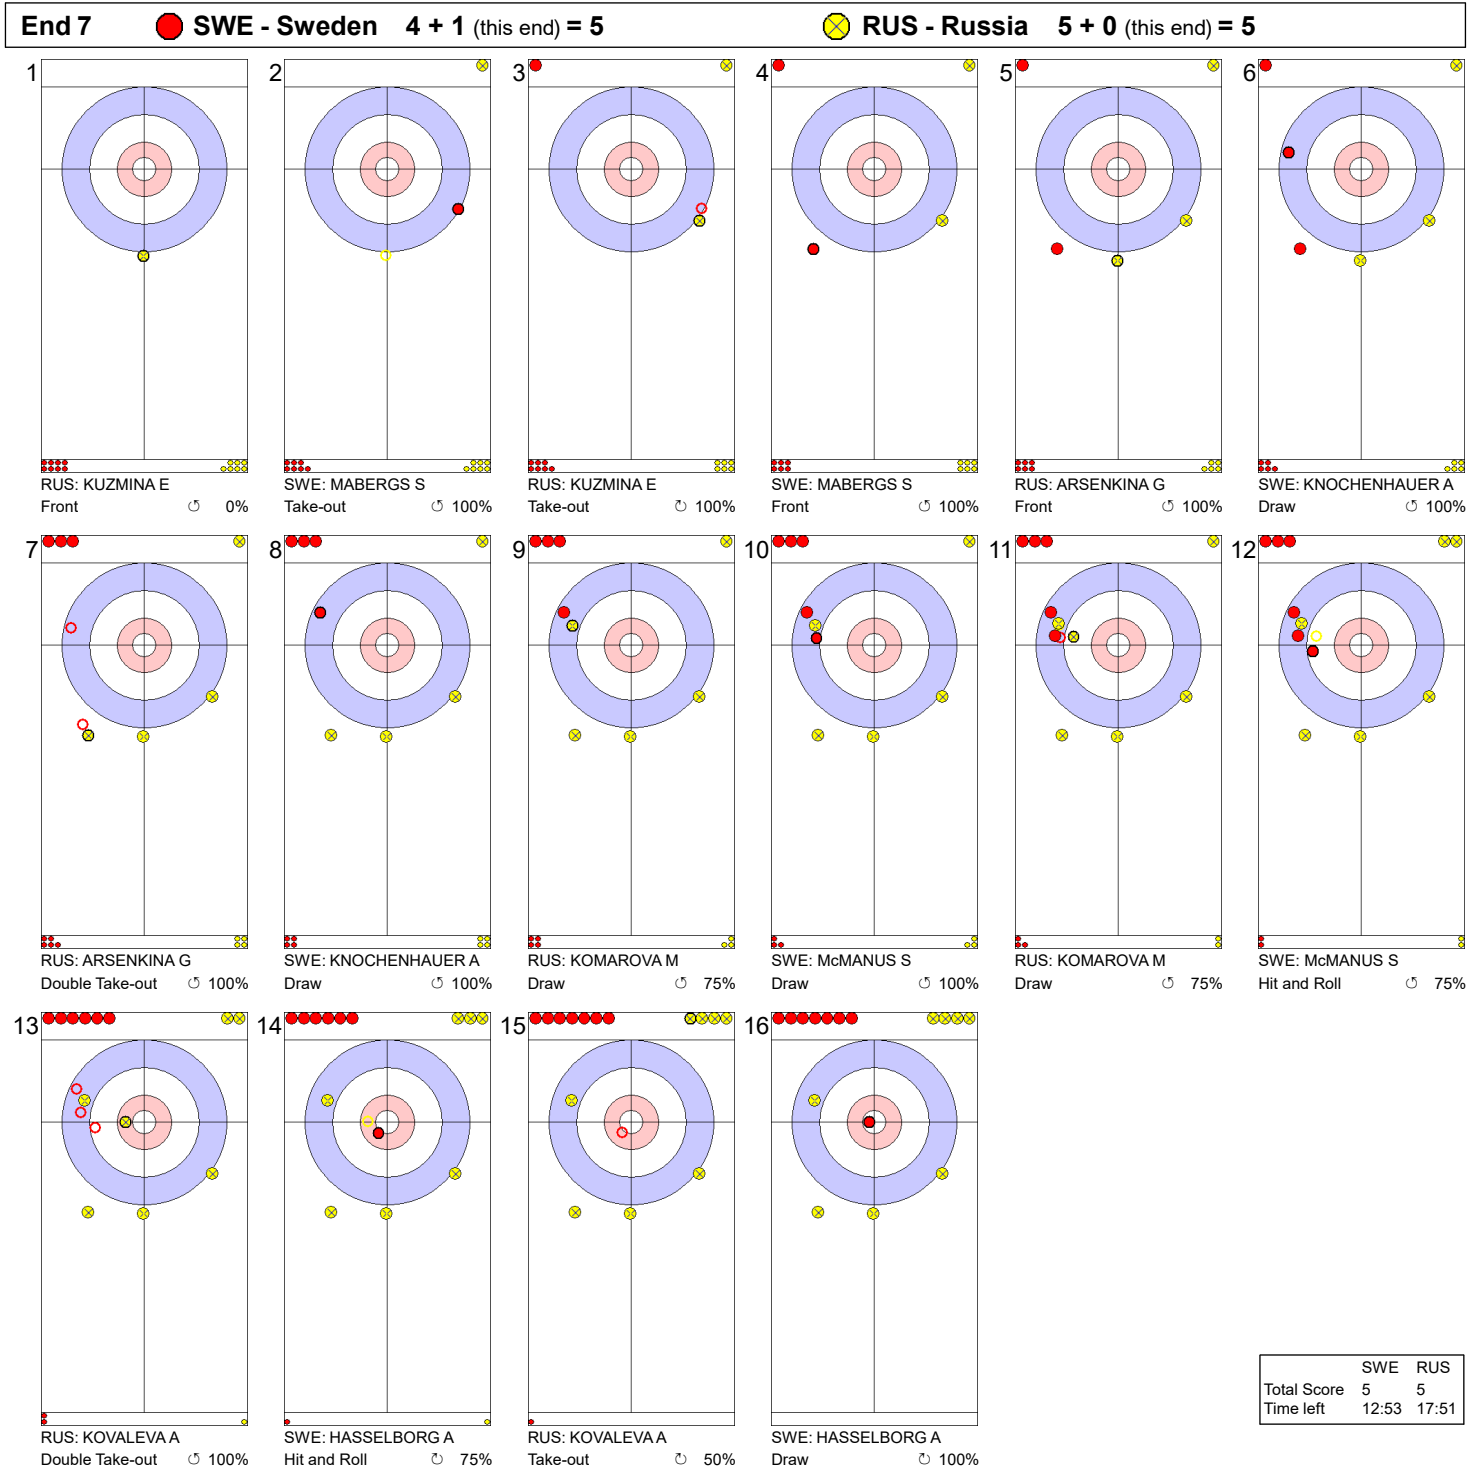

**Game - Shot by Shot**

**Legend:**  
 ↻ Clockwise      ↺ Counter-clockwise      - Not considered

**Game - Shot by Shot**

	SWE	RUS
Total Score	4	2
Time left	23:28	26:16

**Legend:**  
 ↻ Clockwise      ↺ Counter-clockwise      - Not considered

**Game - Shot by Shot**

**Legend:**  
 ↻ Clockwise      ↺ Counter-clockwise      - Not considered

**Game - Shot by Shot**

**Legend:**  
 ↻ Clockwise      ↺ Counter-clockwise      - Not considered

**Game - Shot by Shot**

**Legend:**  
 ↻ Clockwise      ↺ Counter-clockwise      - Not considered

**Game - Shot by Shot**

**Legend:**  
 Clockwise     Counter-clockwise     - Not considered

**Game - Shot by Shot**

**Legend:**  
 ↻ Clockwise      ↺ Counter-clockwise      - Not considered

**Game - Shot by Shot**

	SWE	RUS
Total Score	6	8
Time left	01:18	08:11

**Legend:**  
 ↻ Clockwise      ↺ Counter-clockwise      - Not considered