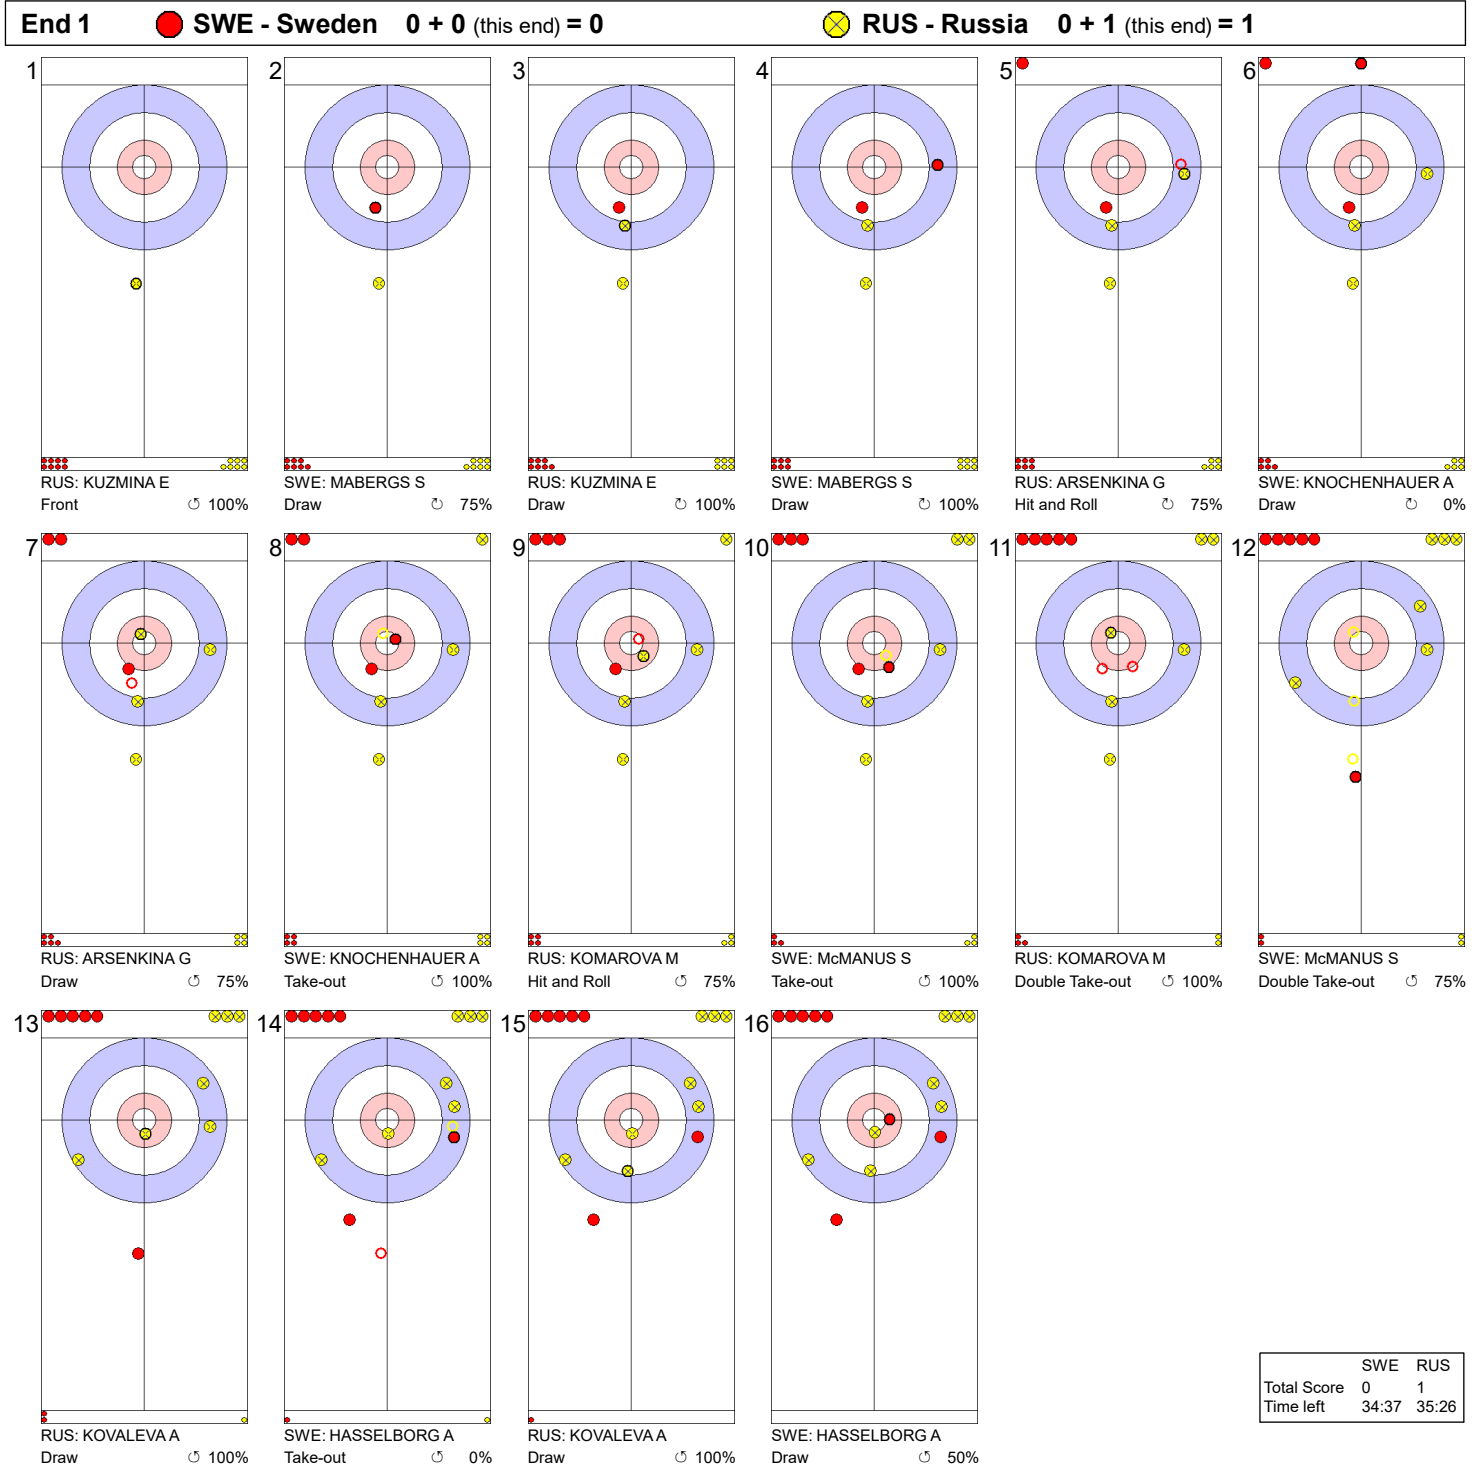

**Game - Shot by Shot**

**Legend:**  
 ↻ Clockwise      ↺ Counter-clockwise      - Not considered

**Game - Shot by Shot**

	SWE	RUS
Total Score	2	1
Time left	30:45	32:12

**Legend:**  
 ⊕ Clockwise      ⊖ Counter-clockwise      - Not considered

**Game - Shot by Shot**

**Legend:**  
 ↻ Clockwise      ↺ Counter-clockwise      - Not considered

**Game - Shot by Shot**

	SWE	RUS
Total Score	4	2
Time left	23:28	26:16

**Legend:**  
 ↻ Clockwise      ↺ Counter-clockwise      - Not considered

**Game - Shot by Shot**

**Legend:**  
 ↻ Clockwise      ↺ Counter-clockwise      - Not considered

**Game - Shot by Shot**

**Legend:**  
 ↻ Clockwise      ↺ Counter-clockwise      - Not considered

**Game - Shot by Shot**

**Legend:**  
 ↻ Clockwise      ↺ Counter-clockwise      - Not considered

**Game - Shot by Shot**

**Legend:**  
 Clockwise     Counter-clockwise     - Not considered

**Game - Shot by Shot**

**Legend:**  
 ↻ Clockwise      ↺ Counter-clockwise      - Not considered