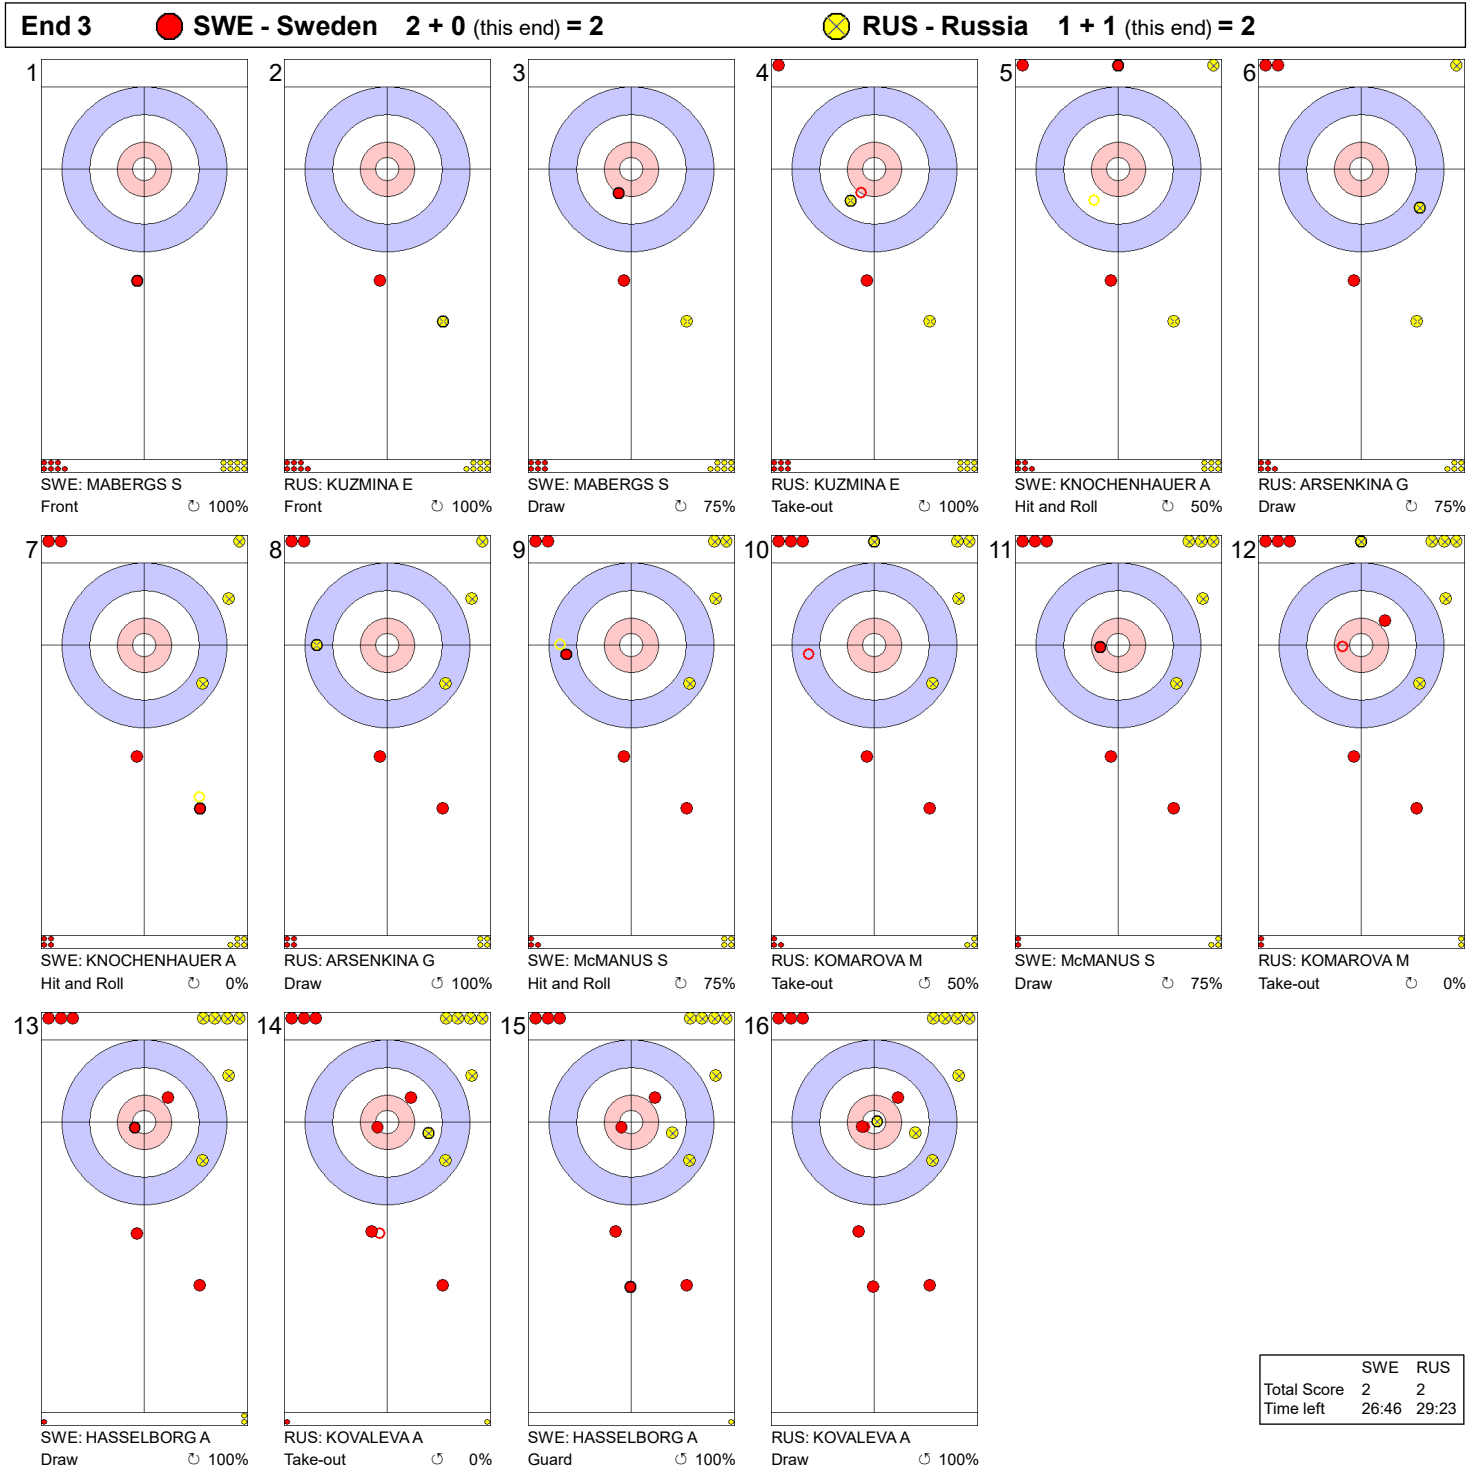

**Game - Shot by Shot**

**Legend:**  
 ↻ Clockwise      ↺ Counter-clockwise      - Not considered

**Game - Shot by Shot**

	SWE	RUS
Total Score	2	1
Time left	30:45	32:12

**Legend:**  
 ⊕ Clockwise      ⊖ Counter-clockwise      - Not considered

**Game - Shot by Shot**

**Legend:**  
 ↻ Clockwise      ↺ Counter-clockwise      - Not considered

**Game - Shot by Shot**

	SWE	RUS
Total Score	4	2
Time left	23:28	26:16

**Legend:**  
 ↻ Clockwise      ↺ Counter-clockwise      - Not considered

**Game - Shot by Shot**

**Legend:**  
 ↻ Clockwise      ↺ Counter-clockwise      - Not considered

**Game - Shot by Shot**

**Legend:**  
 ↻ Clockwise      ↺ Counter-clockwise      - Not considered

**Game - Shot by Shot**

**Legend:**  
 ↻ Clockwise      ↺ Counter-clockwise      - Not considered

**Game - Shot by Shot**

**Legend:**  
 Clockwise     Counter-clockwise     - Not considered

**Game - Shot by Shot**

**Legend:**  
 ↻ Clockwise      ↺ Counter-clockwise      - Not considered